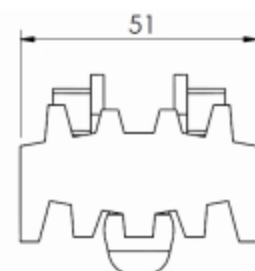

# Cigarette transport

Chain	Link
-------	------

ONR895 PBT

Plain chain with 52mm

Length 5mt

Chain	Link
-------	------

F3905570 PBT

F3905569

Plain chain with 51mm

Length 5mt

Chain	Link
-------	------

F3924474 PBT

F3924475

Plain chain with 76mm

Length 5mt