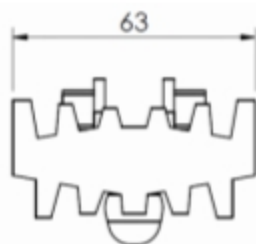

Cigarette transport

Chain	Link

F3905376 PBT F3905375

Plain chain

Length 5mt