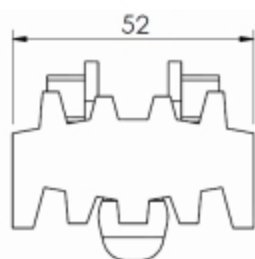

# Cigarette transport

Chain	Link
-------	------

ONR895 PBT

Plain chain with 52mm

Length 5mt

Chain	Link
-------	------

F3905570 PBT

F3905569

Plain chain with 51mm

Length 5mt

Chain	Link
-------	------

F3924474 PBT

F3924475

Plain chain with 76mm

Length 5mt