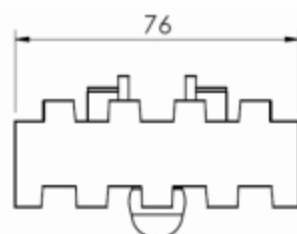

# Cigarette transport

Chain	Link
-------	------

ONR895 PBT

Plain chain with 52mm

Length 5mt

Chain	Link
-------	------

F3905570 PBT

F3905569

Plain chain with 51mm

Length 5mt

Chain	Link
-------	------

F3924474 PBT

F3924475

Plain chain with 76mm

Length 5mt